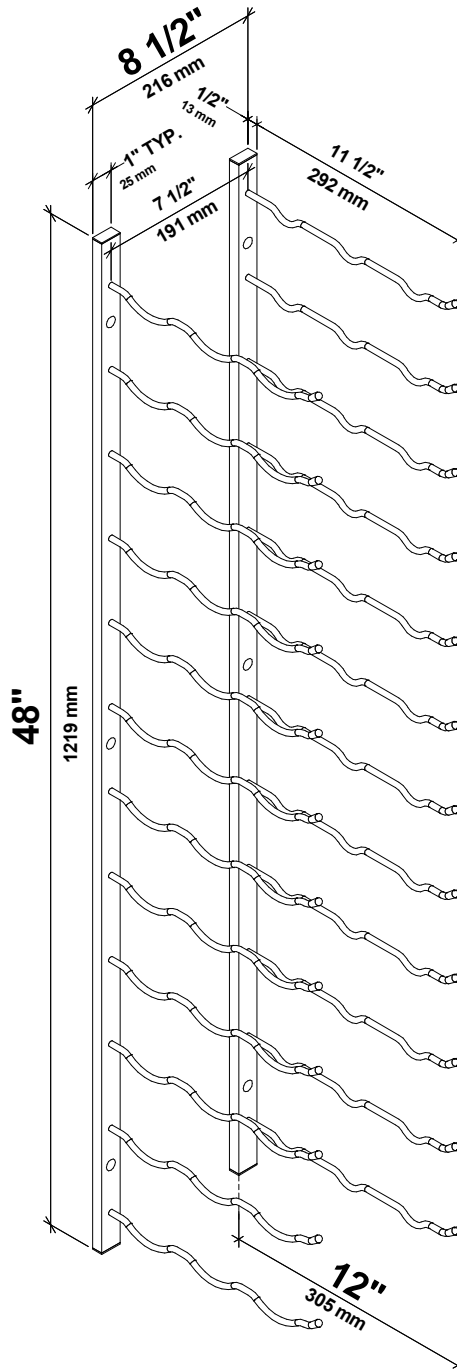

# W Series Wine Rack 4

Spec Sheet for WS43 (36-bottle metal wine rack)

Allow for 13" (330mm) width to fit most 750ml wine bottles)

SCAN FOR **BILT**. 3D INSTRUCTIONS

POWERED BY **BILT** INTELLIGENT INSTRUCTIONS®