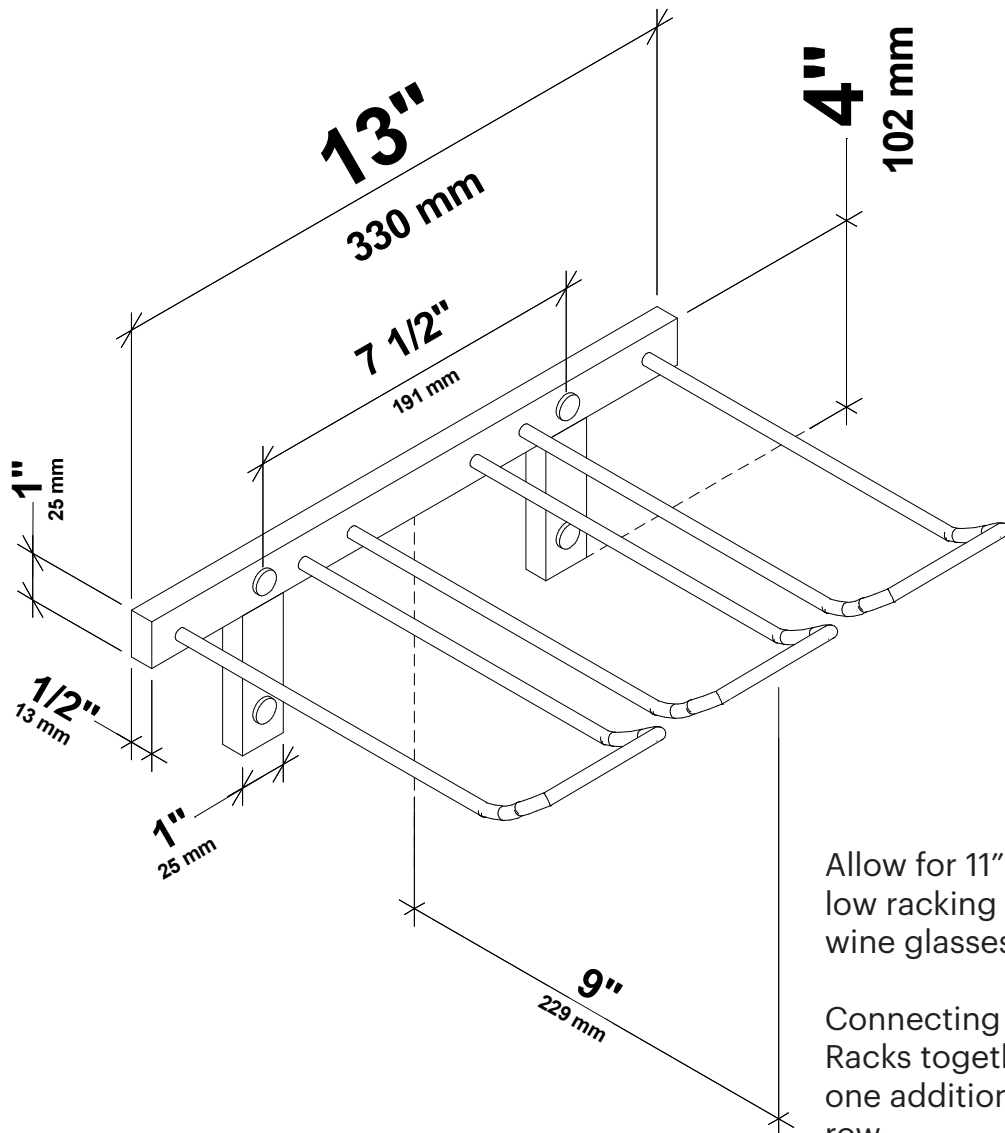

W Series Stemware Rack 2D

Spec Sheet for WS-SR-2D (4-wine glass metal rack)

VINTAGEVIEW[®]
MOVING WINE STORAGE FORWARD

4690 Joliet St., Denver, CO 80239 | phone: 866.650.1500 | fax: 866.650.1501 | VintageView.com