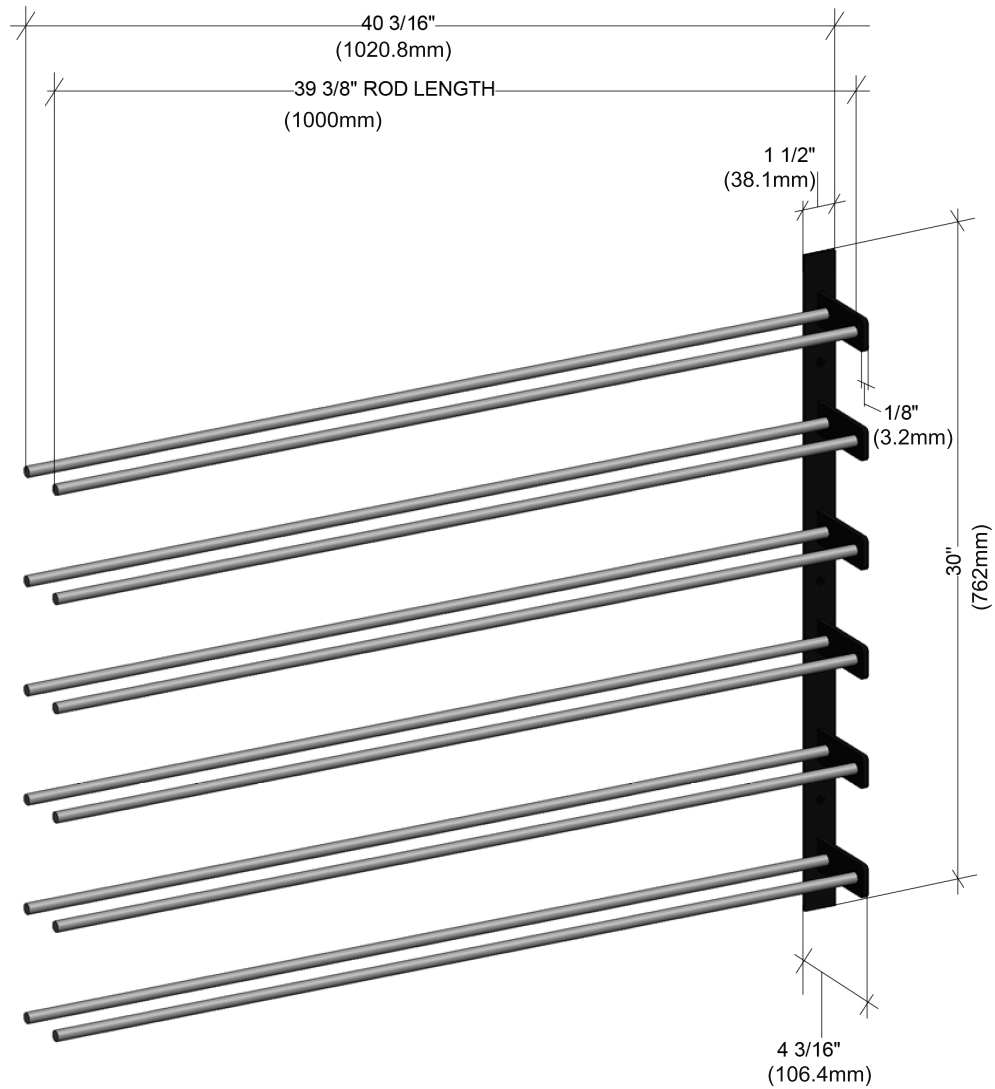

Evolution Wine Wall 30" Extension

Spec Sheet for (WW-EX301)

$\frac{1}{2}"$ THICK RODS
(12.7mm)

VINTAGEVIEW[®]
MOVING WINE STORAGE FORWARD