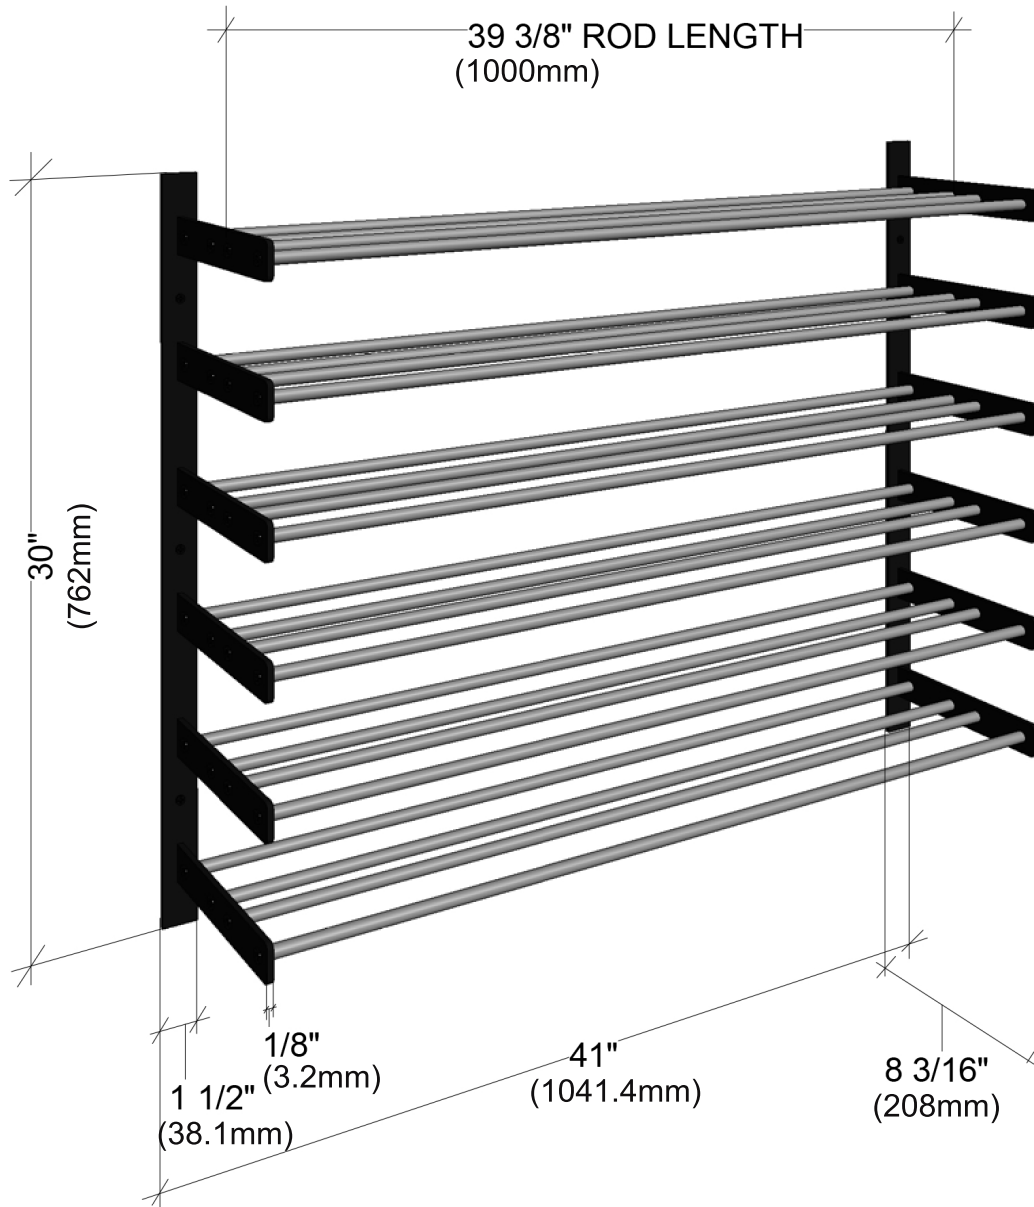

Evolution Wine Wall 30"

Spec Sheet for (WW-302)

VINTAGEVIEW®
MOVING WINE STORAGE FORWARD